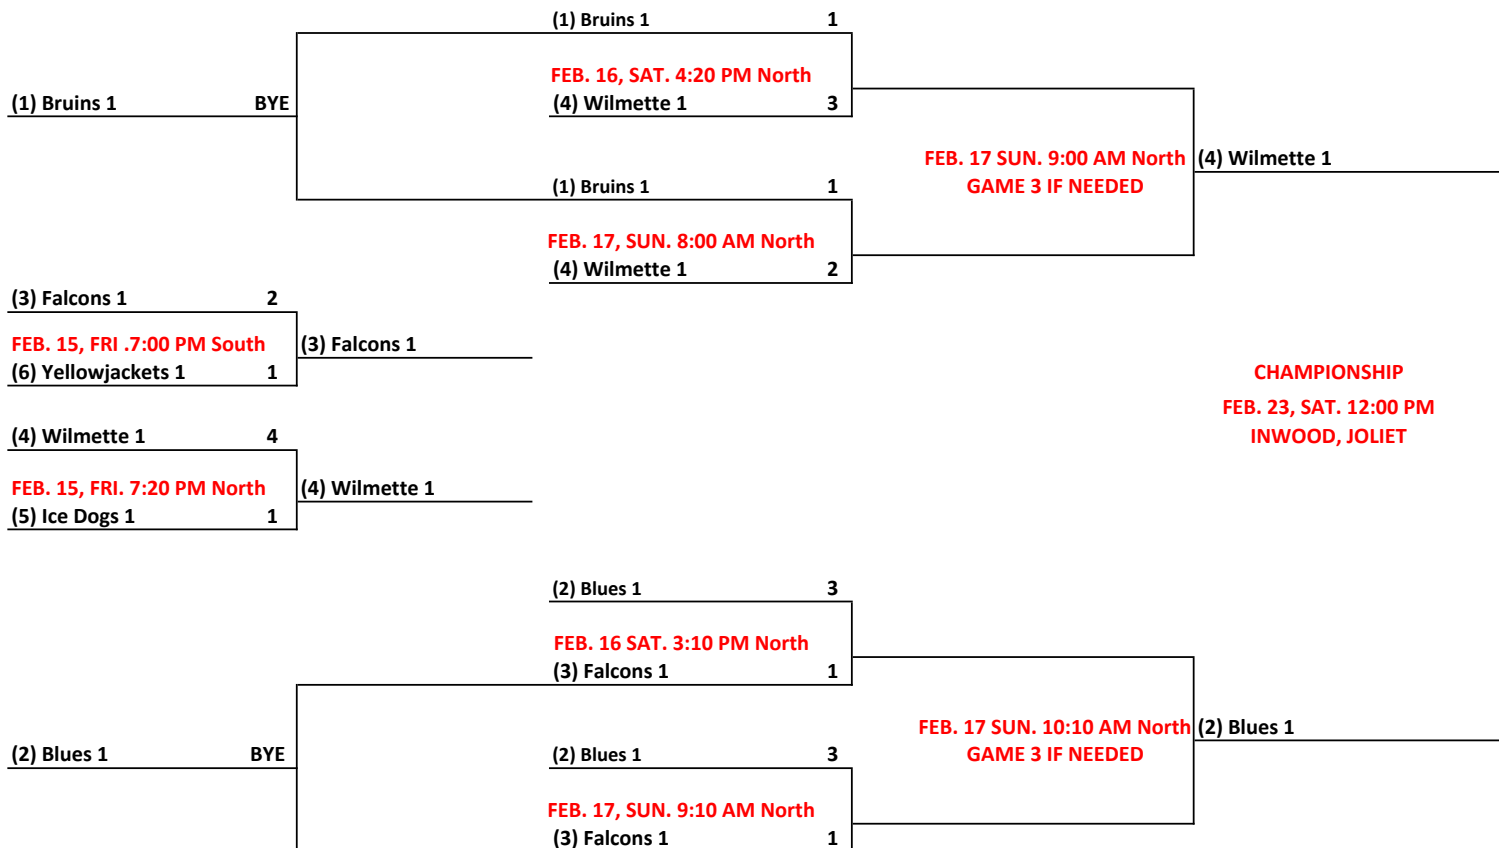

NORTHERN ILLINOIS HOCKEY LEAGUE - BLACKHAWKS TOURNAMENT

LEVEL: **10 & UNDER (SQUIRT) ELITE**

VENUE: **GLACIER ICE ARENA**

CHAMPIONSHIP
FEB. 23, SAT. 12:00 PM
INWOOD, JOLIET