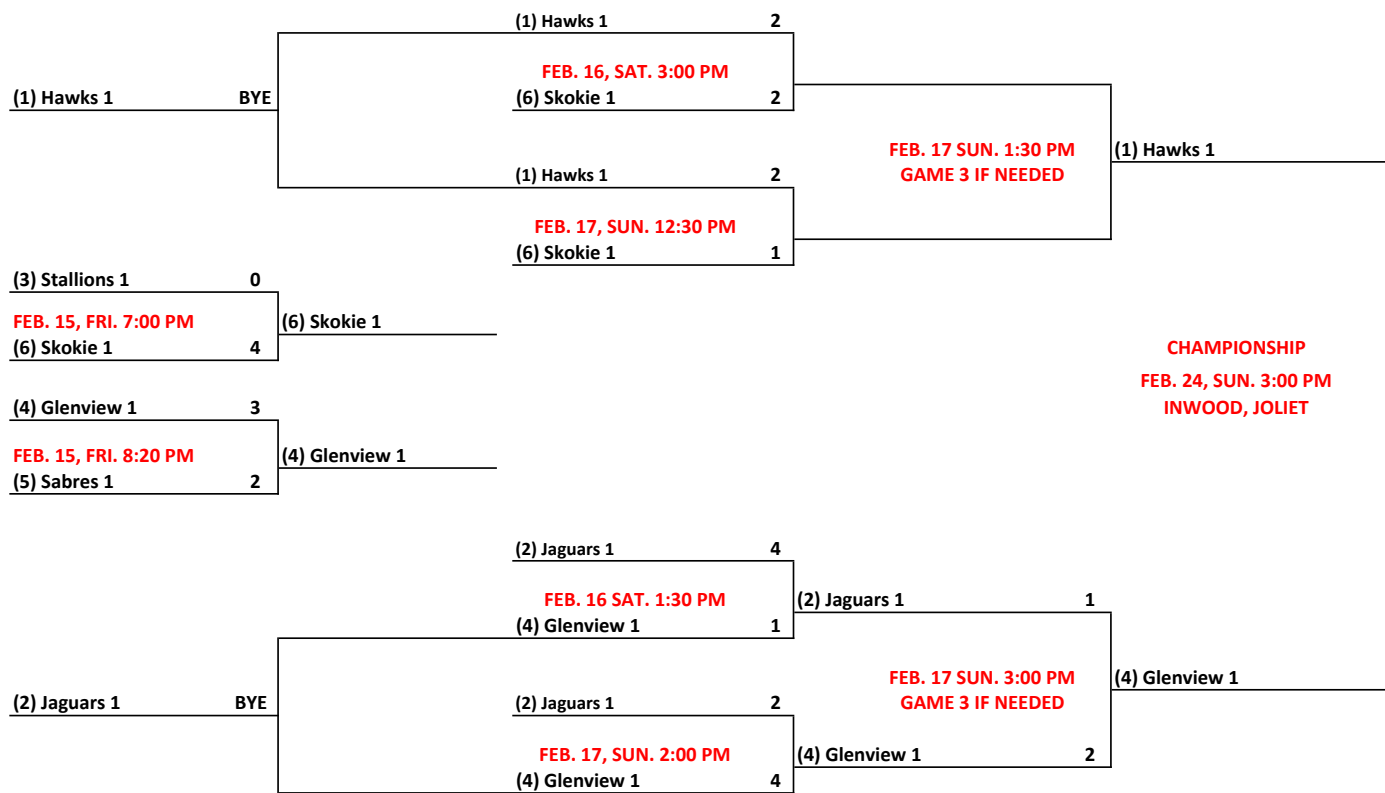

NORTHERN ILLINOIS HOCKEY LEAGUE - BLACKHAWKS TOURNAMENT

LEVEL: **12 & UNDER (PEEWEE) GOLD**

VENUE: **HEARTLAND ICE ARENA**

CHAMPIONSHIP
FEB. 24, SUN. 3:00 PM
INWOOD, JOLIET