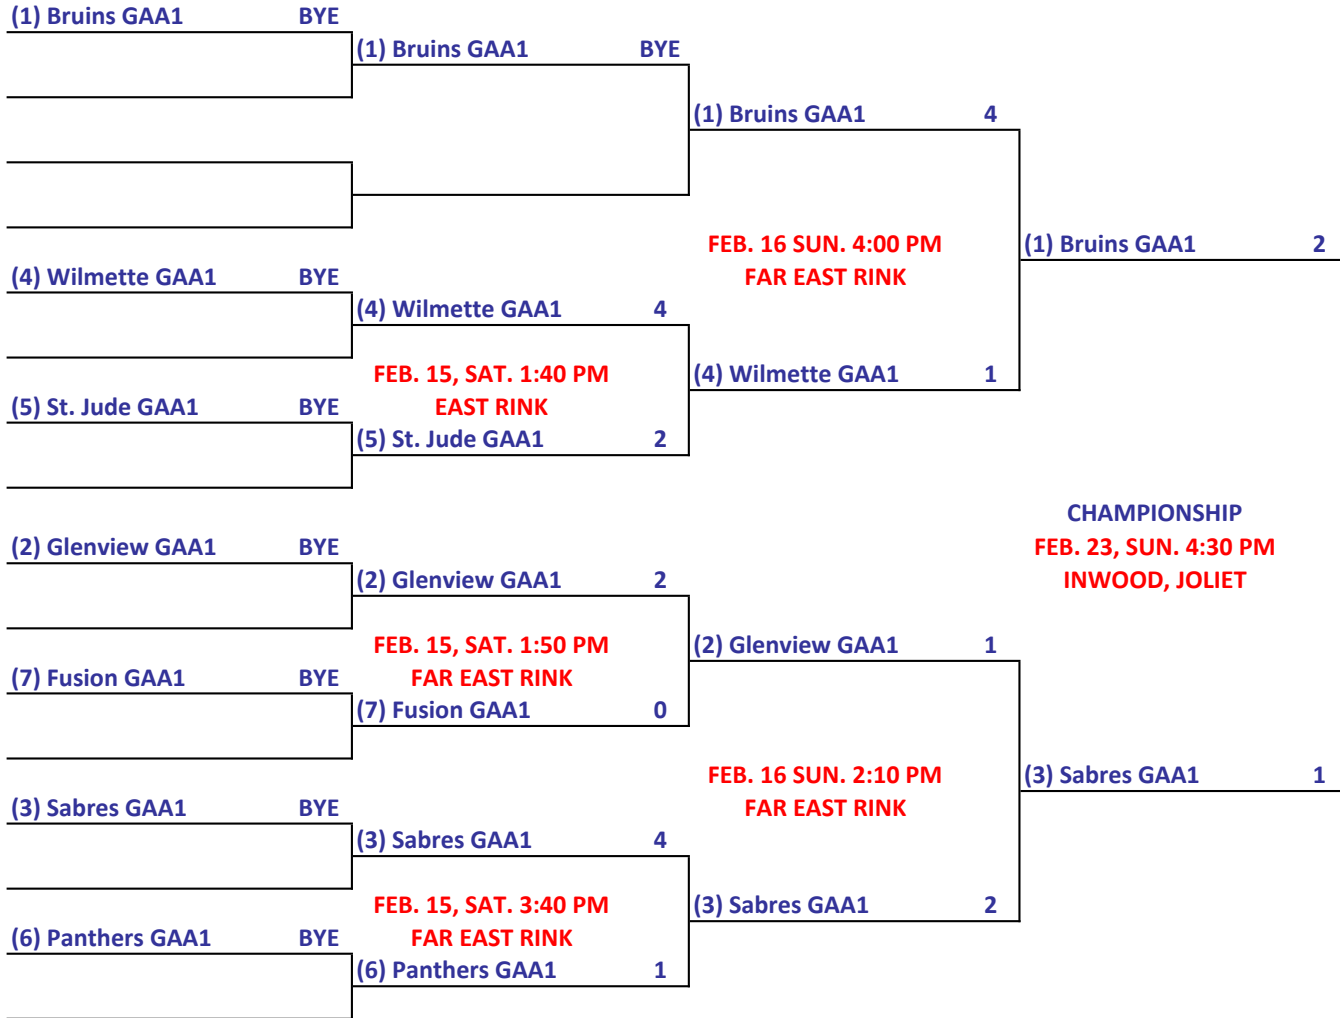

NORTHERN ILLINOIS HOCKEY LEAGUE - BLACKHAWKS TOURNAMENT

LEVEL: **GIRLS 14U GOLD**

VENUE: **Crystal Ice House**

(1) Bruins GAA1