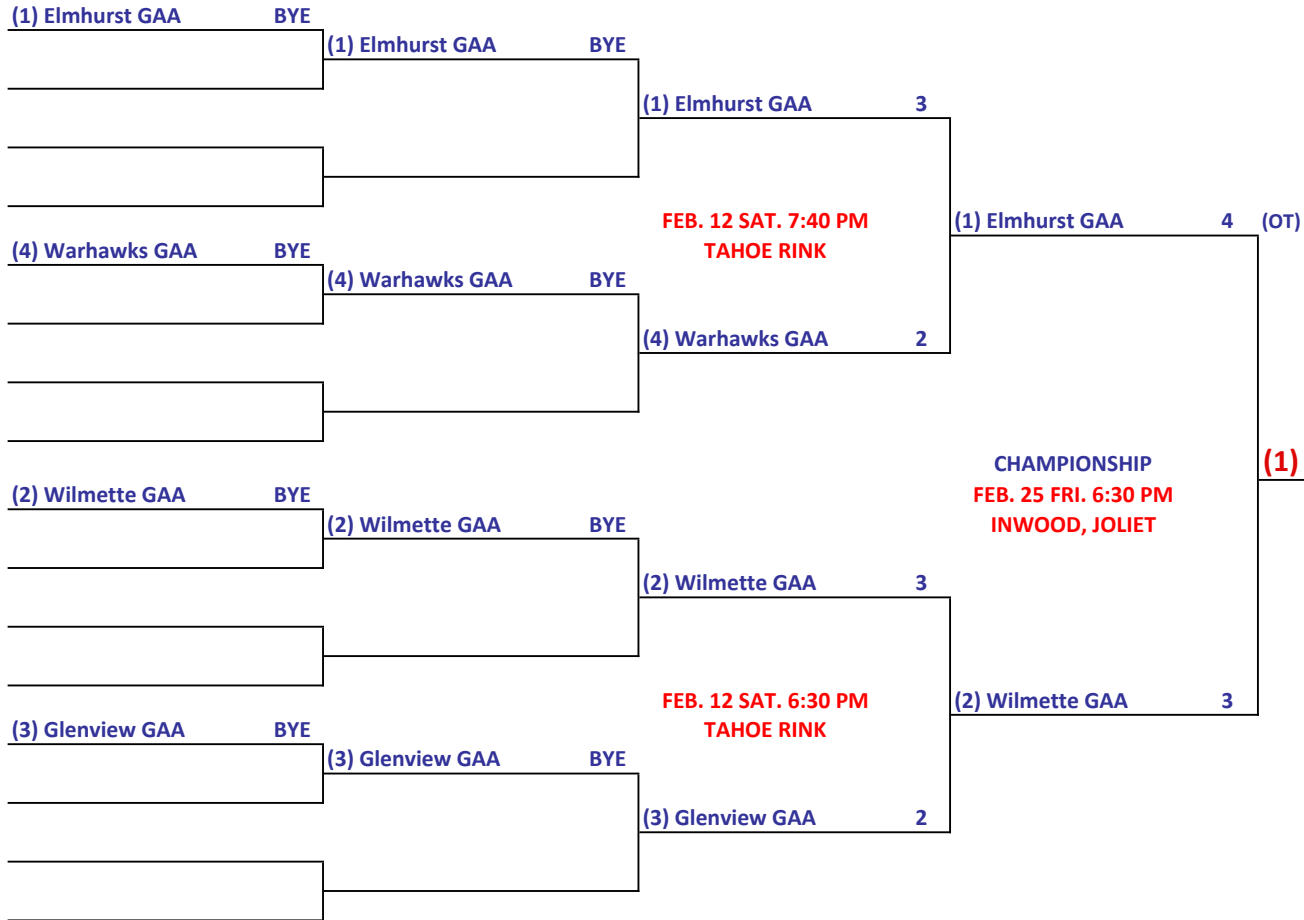

NORTHERN ILLINOIS HOCKEY LEAGUE - BLACKHAWKS TOURNAMENT

LEVEL: **GIRLS 10U**

VENUE: **ROCKET ICE ARENA**

(1) Elmhurst GAA