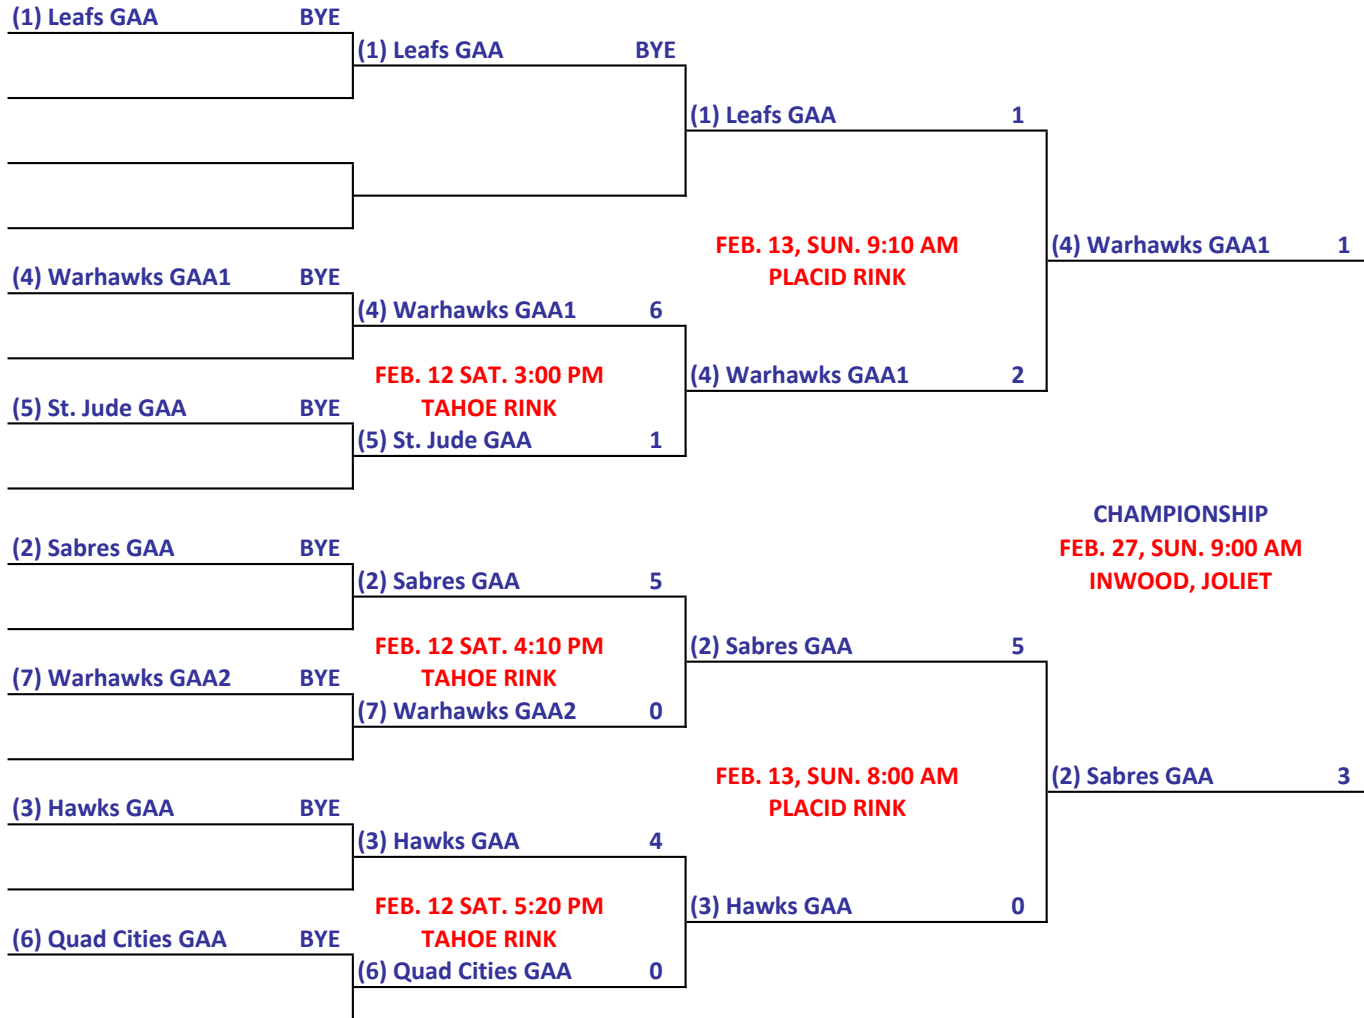

# NORTHERN ILLINOIS HOCKEY LEAGUE - BLACKHAWKS TOURNAMENT

LEVEL: **GIRLS 12U**

VENUE: **ROCKET ICE ARENA**

**(2) Sabres GAA**